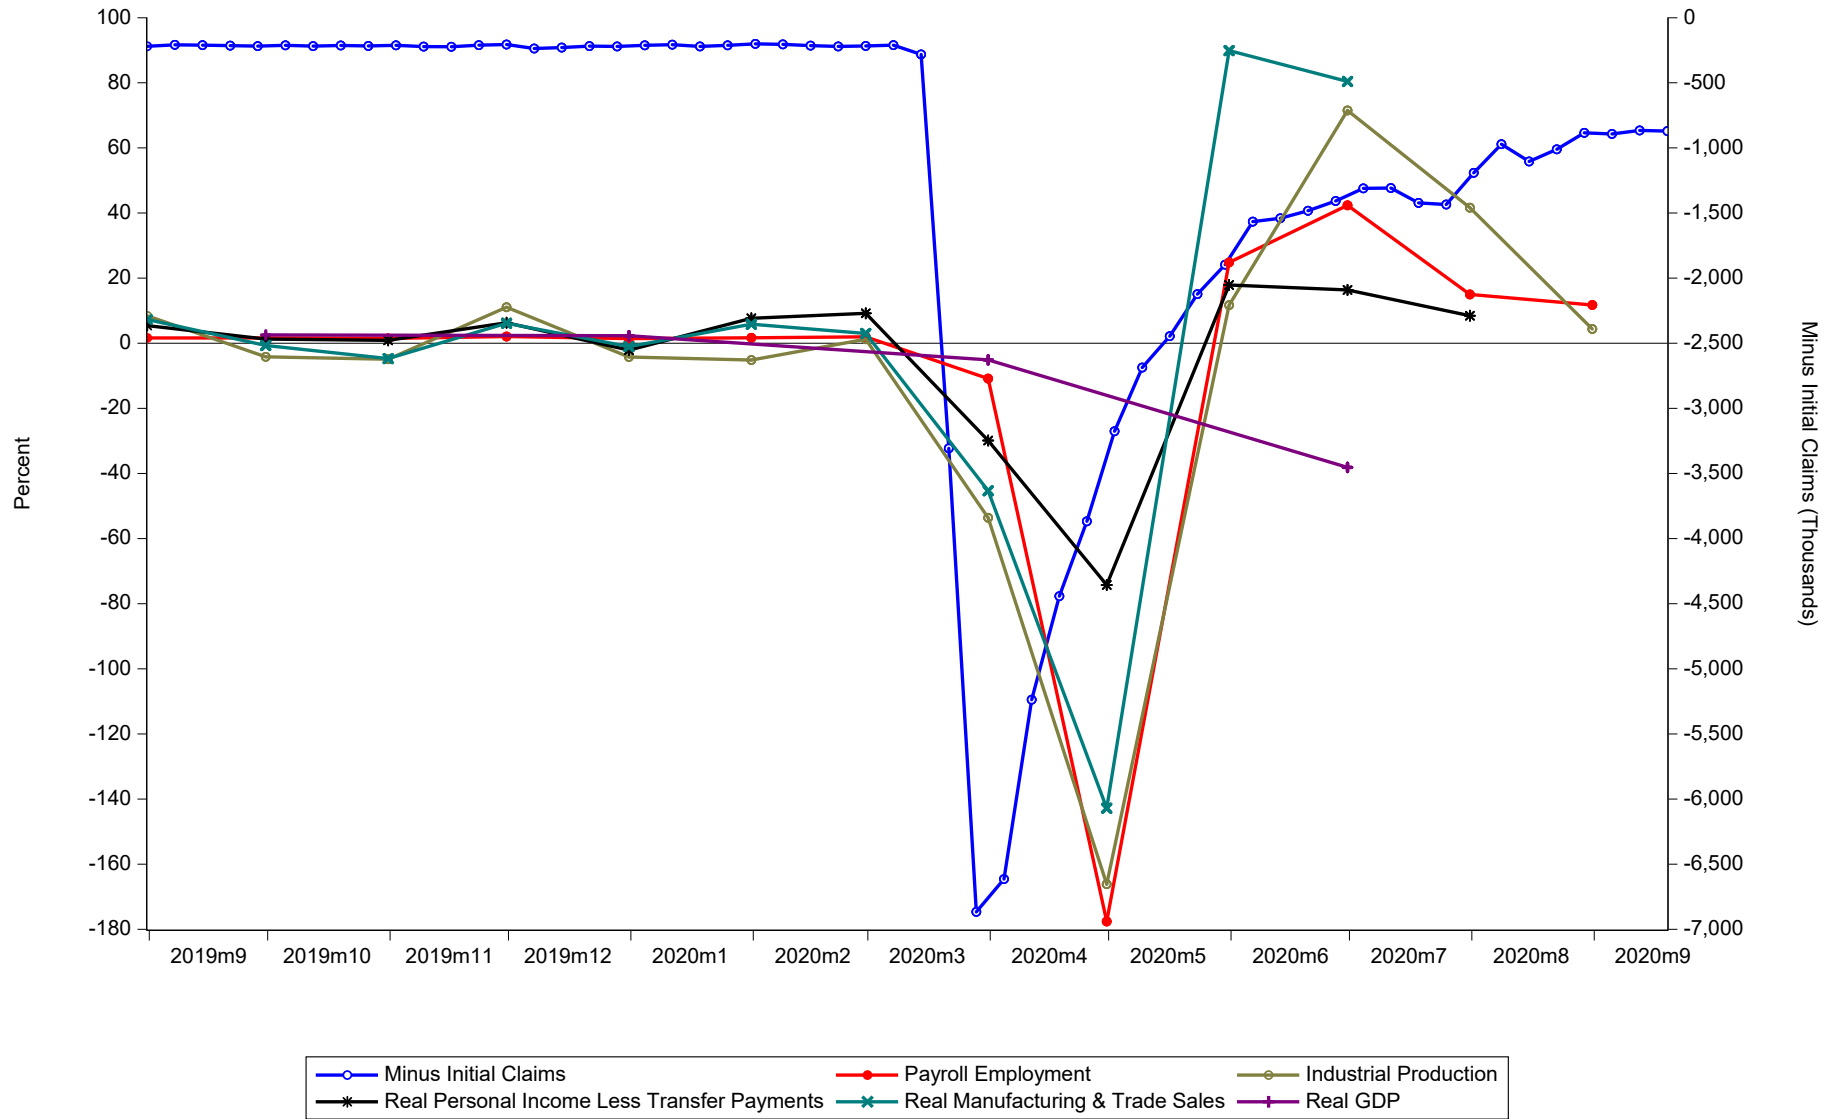

Underlying Data for the ADS Index (8/31/2019 - 09/19/2020)

Note: We construct the ADS Index using the latest data available as of September 24, 2020. All indicators except for Initial Claims are in annualized growth rates. We plot the negative of Initial Claims shown on the right scale.