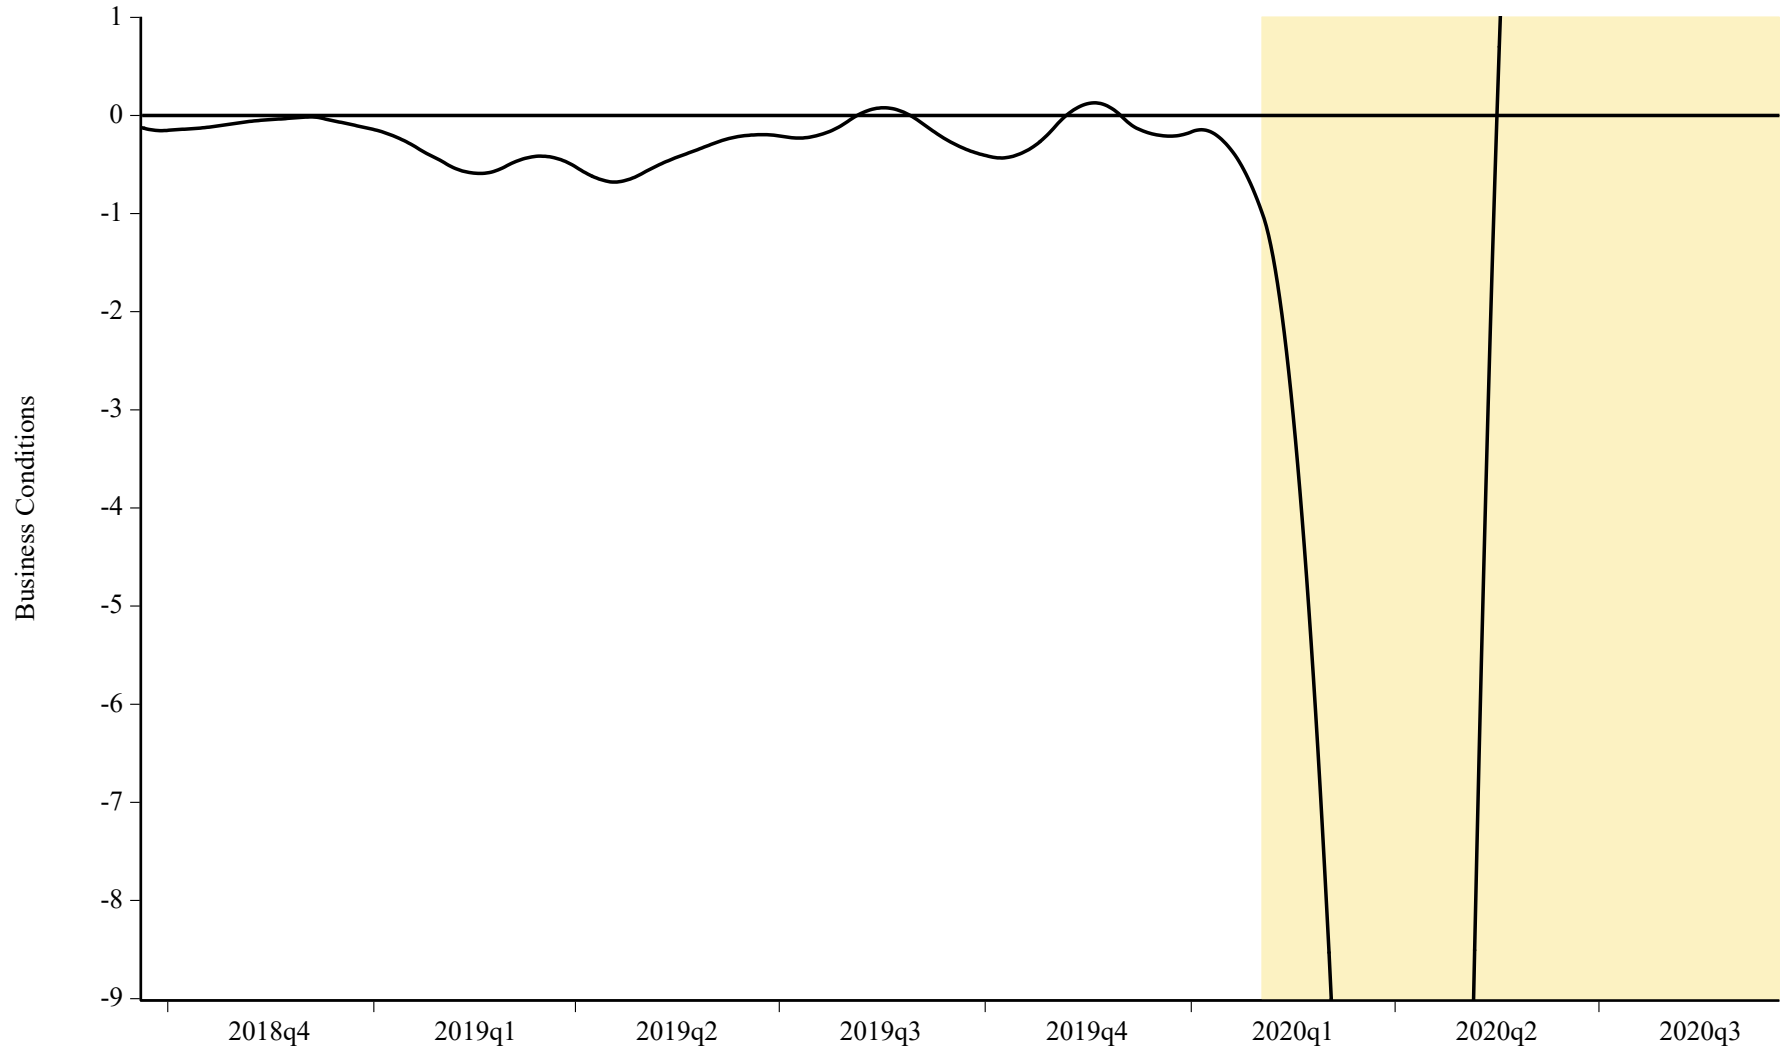

Aruoba-Diebold-Scotti Business Conditions Index (09/19/2018 - 09/19/2020) / Y Axis Range Truncated

Note: We construct the ADS Index using the latest data available as of September 24, 2020. The y axis range has been temporarily truncated.