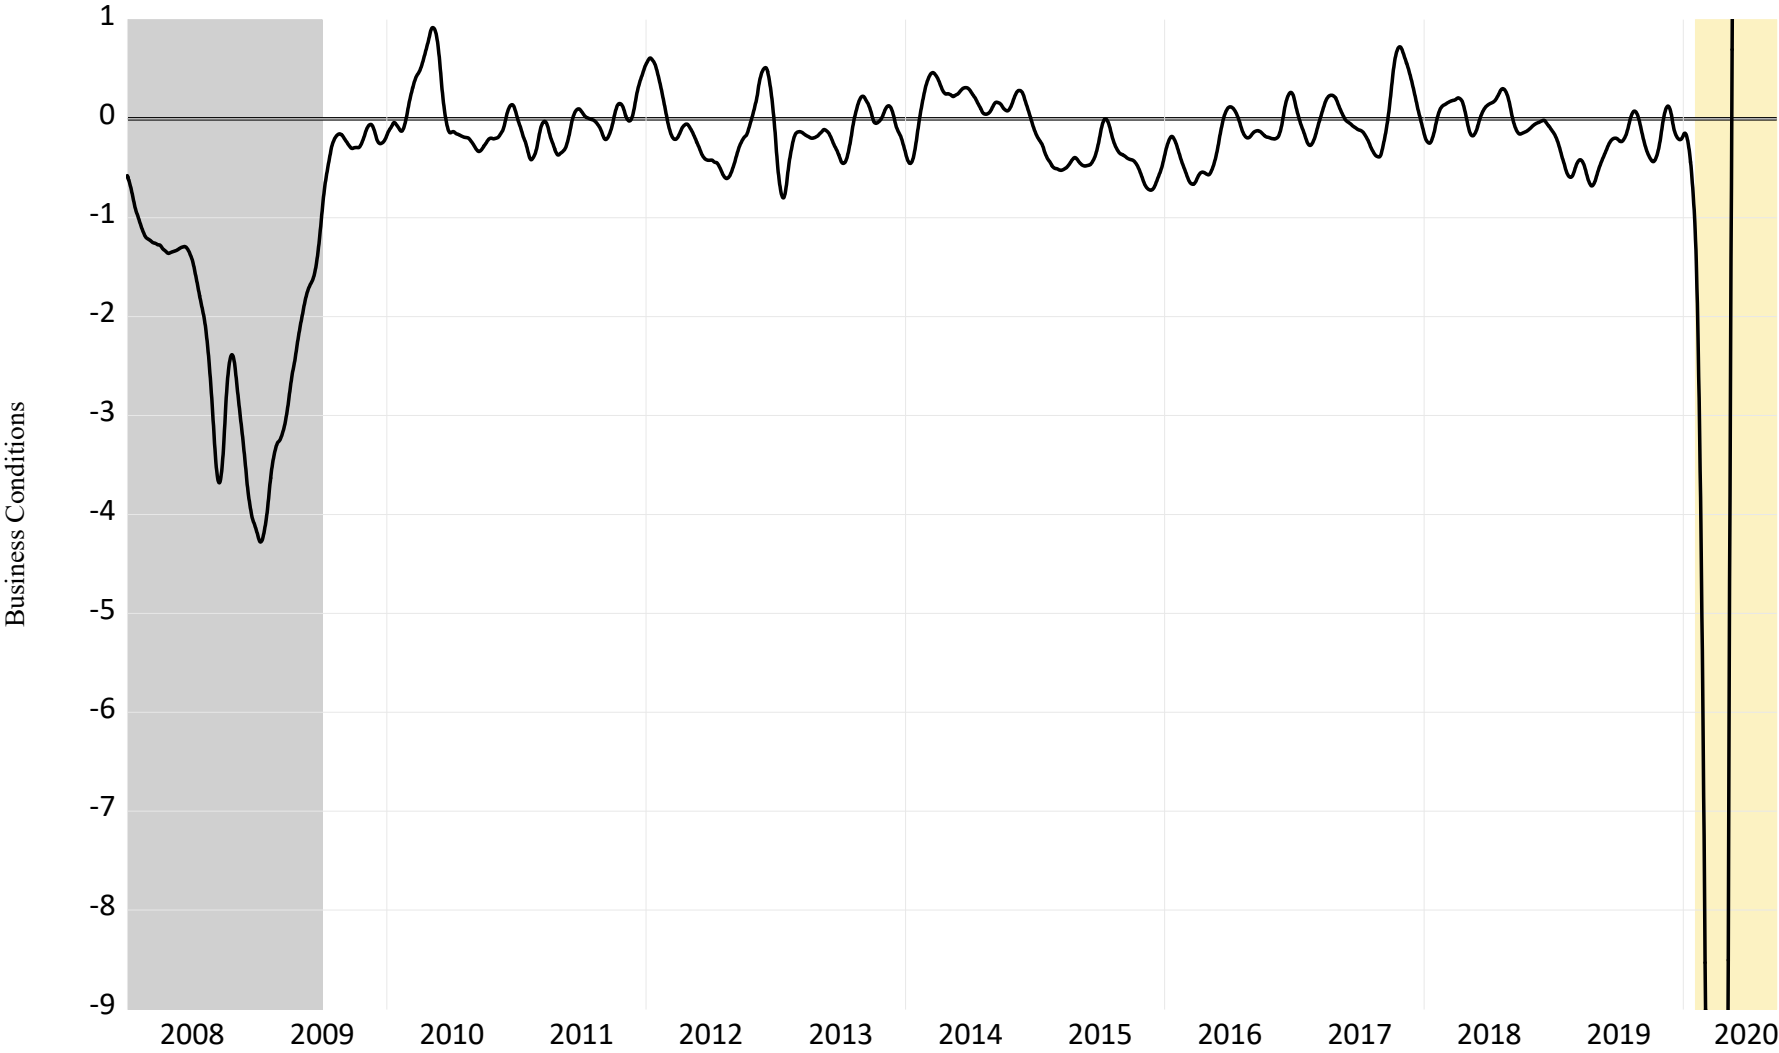

Aruoba-Diebold-Scotti Business Conditions Index (12/31/2007- 09/19/2020) / Y Axis Range Truncated

Note: We construct the ADS Index using the latest data available as of September 24, 2020. The y axis range has been temporarily truncated.